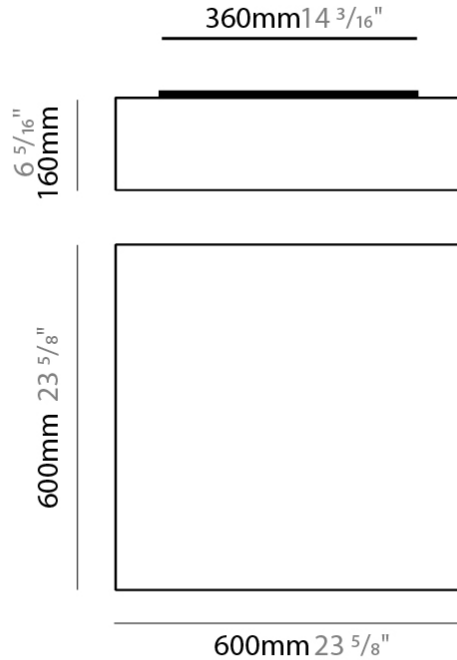

1. To build a product code in our configurator select the specify button on the base model # product page
2. To build a manual product code on this datasheet choose from the options listed below in blue font and add the suffix to the base model #

GENERAL

Series: Wedge _____
Brand: Ole _____
Division: Design _____
Mounting Type: Surface _____
Mounting Location: Wall / Ceiling _____
Subcategory: Ambient _____

PHYSICAL

Shape: Square _____
Length (mm): 600 _____
Length (in): 23 ⁵/₈ _____
Width (mm): 600 _____
Width (in): 23 ⁵/₈ _____
Height (mm): 160 _____
Height (in): 6 ⁵/₁₆ _____
Light Distribution: Omnidirectional _____
Weight (kg): 2.7 _____
Weight (lbs): 5.9 _____
Diffuser: Elastic Fabric - Optical White _____
Fixture Finish: WHI _____
Fixture Material: Metal / Elastic Fabric _____

ELECTRICAL

Lamp Type: LED _____
Input Wattage (W): 30.25 _____
Total Output Wattage (W): 25.3 _____
Dimming: Non-Dimmable / 0-10V Dimming _____
Driver Included: Yes _____
Driver Location: Integrated _____
Driver Type: Constant Current - Universal _____
Driver Class: Class 2 _____
Input Voltage (V): 120 - 277 _____
Constant Current (MA): 700 _____

LED

Color Temperature (°K): 3000 / 4000 _____
Max. Delivered Lumen (lm): 2400 / 2510 _____
CRI: >80 CRI _____
Lamp Life (hrs): 50000 _____

OPTICAL

RATINGS AND CERTIFICATIONS

Certified By: Certified for North American Standards _____
IP rating: IP20 _____