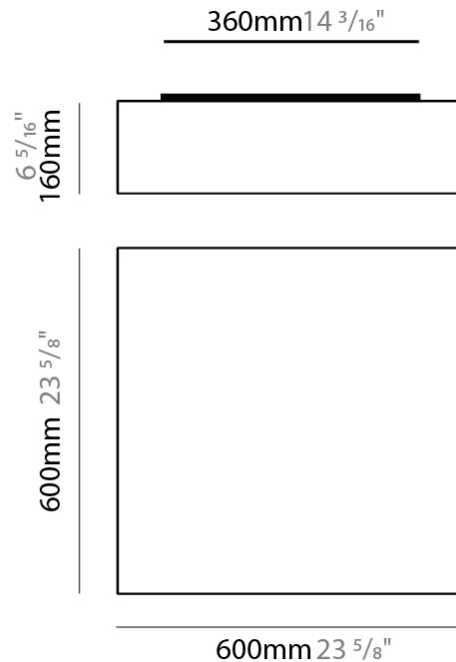

PROJECT	_____
TYPE	_____
SPECIFIER	_____
QUANTITY	_____
DATE	_____

WEDGE SURFACE

D112034

base number

1. To build a product code in our configurator select the specify button on the base model # product page
2. To build a manual product code on this datasheet choose from the options listed below in blue font and add the suffix to the base model #

GENERAL

Series: Wedge
Brand: Ole
Division: Design
Mounting Type: Surface
Mounting Location: Wall / Ceiling
Subcategory: Ambient

PHYSICAL

Shape: Square
Length (mm): 600
Length (in): 23 ⁵/₈
Width (mm): 600
Width (in): 23 ⁵/₈
Height (mm): 160
Height (in): 6 ⁵/₁₆
Light Distribution: Omnidirectional
Weight (kg): 2.7
Weight (lbs): 5.9
Diffuser: Elastic Fabric - Optical White
Fixture Finish: WHI
Holder Finish: White
Fixture Material: Metal / Elastic Fabric

ELECTRICAL

Number of Lamps: 4
Lamp Type: LED Retrofit
Lamp Shape: A19
Bulb Included: Bulb Not Included
Max. Wattage Per Lamp (W): 15
Lamp Base: E26
Input Voltage (V): 120
Upon Request: 277Vac / GU24

LED

OPTICAL

RATINGS AND CERTIFICATIONS

Certified By: Certified for North American Standards
IP rating: IP20